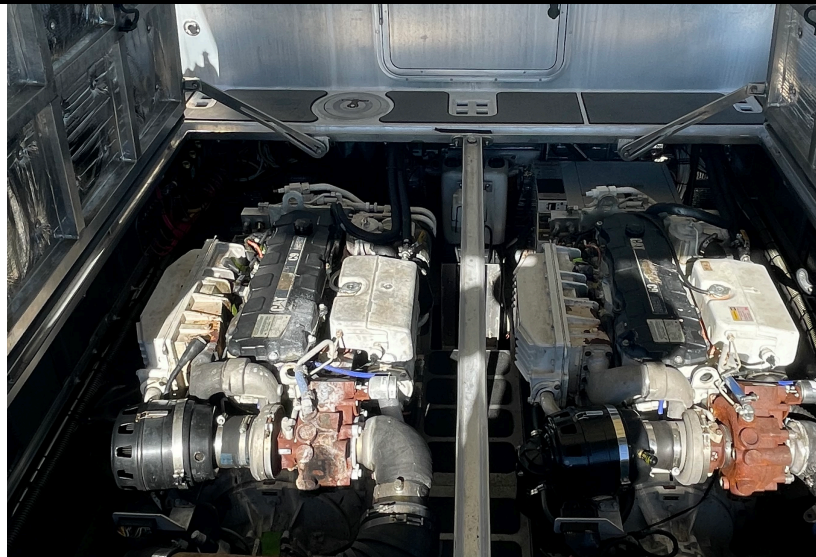

# SAFEBOAT

2006 42' ARCHANGEL

## CHESAPEAKE, VIRGINIA

- CAT C9
- HAMILTON 322 JET DRIVE
- HYDRAULIC DIVE PLATFORM
- GENERATOR
- FLIR NIGHT VISION
- 24" TOUCH SCREEN DISPLAYS
- AUTO PILOT
- DYNAMIC POSITIONING
- HEAT/AC
- DUAL SPOT LIGHTS
- TRIPLE AXLE TRAILER