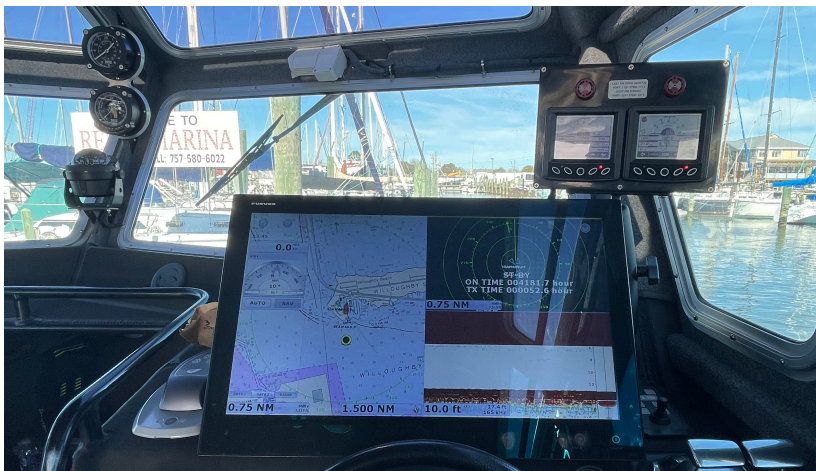

# SAFEBOAT

2006 42' ARCHANGEL

## CHESAPEAKE, VIRGINIA

- CAT C9
- HAMILTON 322 JET DRIVE
- HYDRAULIC DIVE PLATFORM
- GENERATOR
- FLIR NIGHT VISION
- 24" TOUCH SCREEN DISPLAYS
- AUTO PILOT
- DYNAMIC POSITIONING
- HEAT/AC
- DUAL SPOT LIGHTS
- TRIPLE AXLE TRAILER